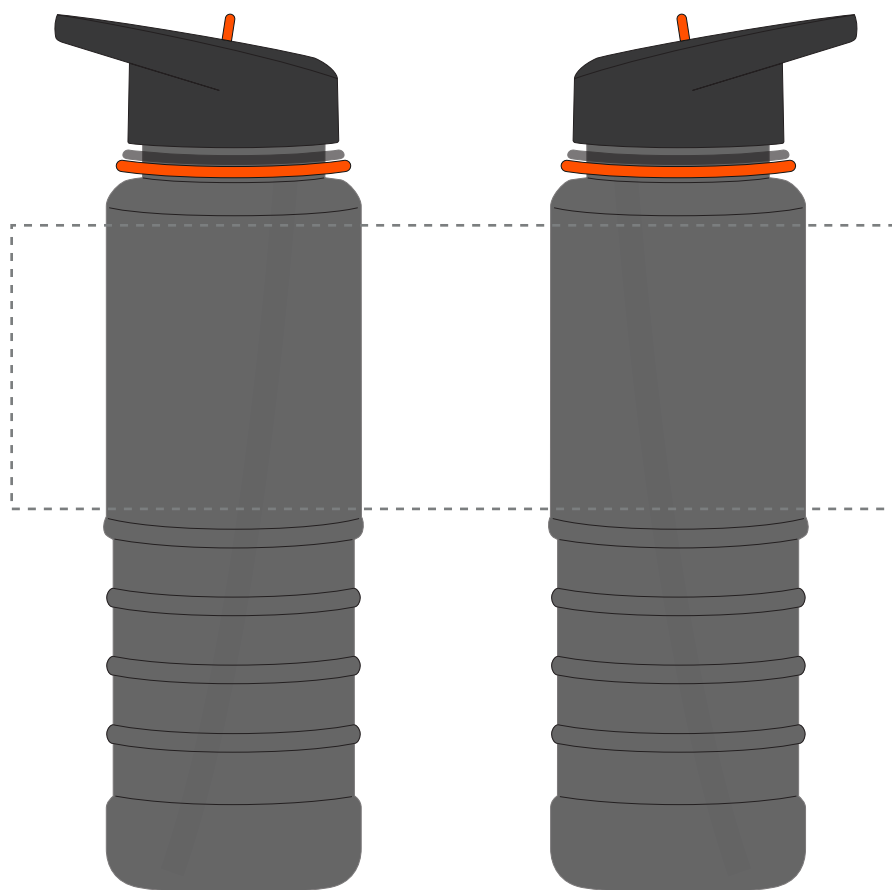

Your Ref:

Quantity:

Product Code: MG9506

Our Ref:

Version: 1

Product Colour: AMBER

PRINTING CONCERNS:

We stock this item in the following colours

**PANTONE REFERENCE(S)**

Full colour printing

ARTWORK SCALE 50%

LOGOS WILL BE DIRECTLY OPPOSITE
LOGOS WILL NOT BE DIRECTLY OPPOSITE

Product Image for visualisation
- colours may vary

The dashed line is to demonstrate print area and will not appear on your printed item